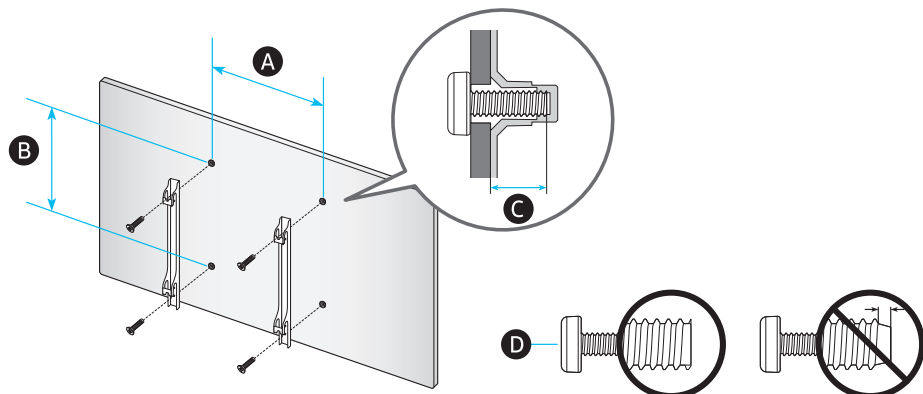

	A	B	C	D	E	F	G	H
32Q6*C	28.5 inches (723.3 mm) (72.33 cm)	16.8 inches (425.6 mm) (42.56 cm)	1.2 inches (29.9 mm) (2.99 cm)	18.8 inches (477.7 mm) (47.77 cm)	6.1 inches (154.2 mm) (15.42 cm)	31.5 inches (80 cm)	11.7 lbs (5.3 kg)	11.9 lbs (5.4 kg)

* : 0~9, A~Z

	VESA A x B (mm)	C (mm)	D x 4
32Q6*C	100 x 100	19-22	M4

* : 0~9, A~Z