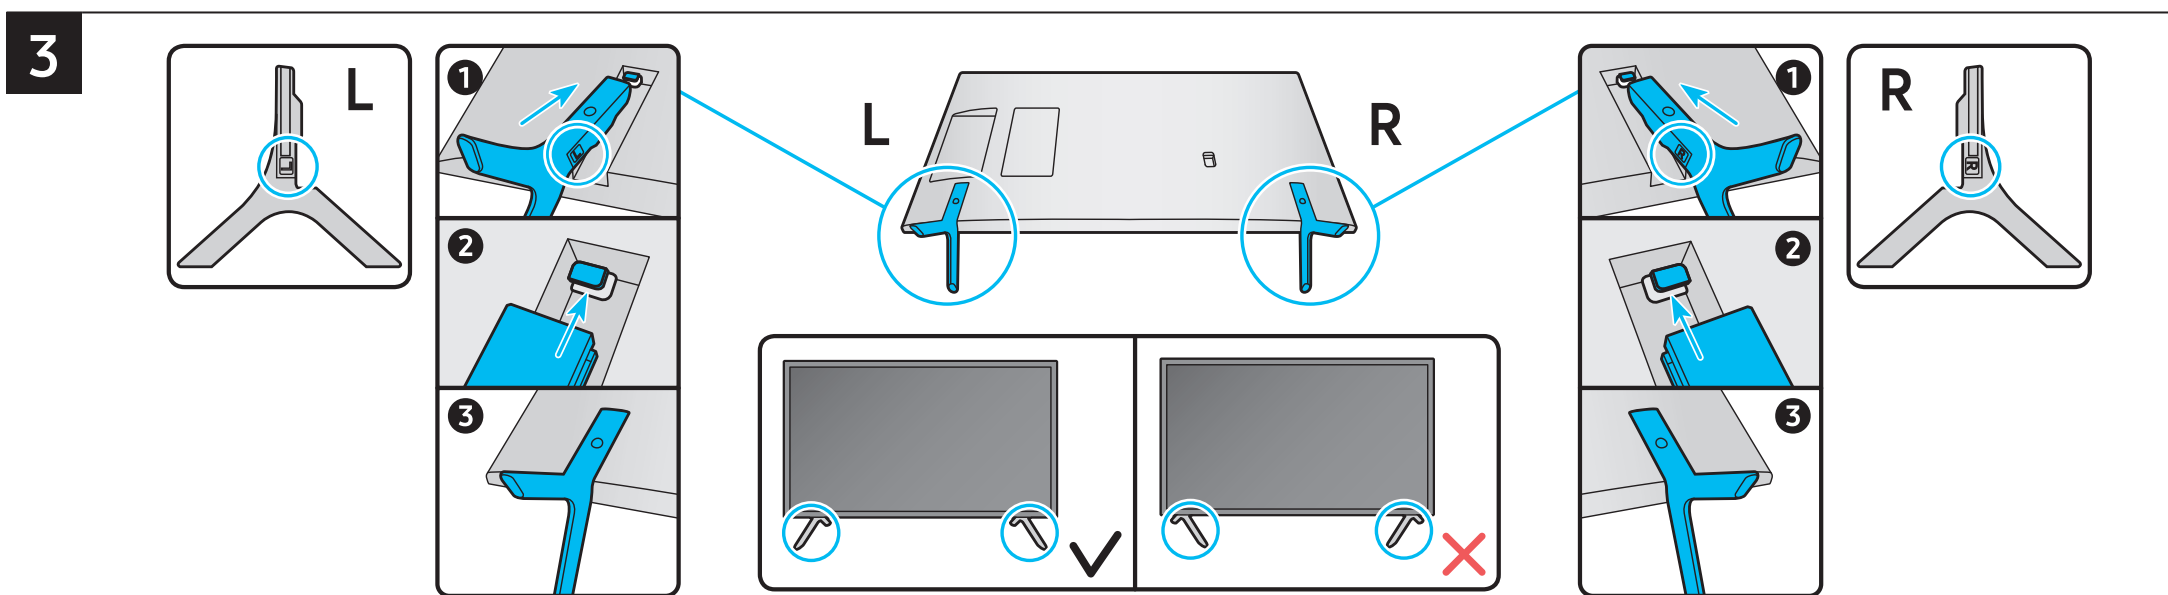

	A	B	C	D	E	F	G	H
32Q6*C	28.5 inches (723.3 mm) (72.33 cm)	16.8 inches (425.6 mm) (42.56 cm)	1.2 inches (29.9 mm) (2.99 cm)	18.8 inches (477.7 mm) (47.77 cm)	6.1 inches (154.2 mm) (15.42 cm)	31.5 inches (80 cm)	11.7 lbs (5.3 kg)	11.9 lbs (5.4 kg)

* : 0~9, A~Z

	VESA A x B (mm)	C (mm)	D x 4
32Q6*C	100 x 100	19-22	M4

* : 0~9, A~Z