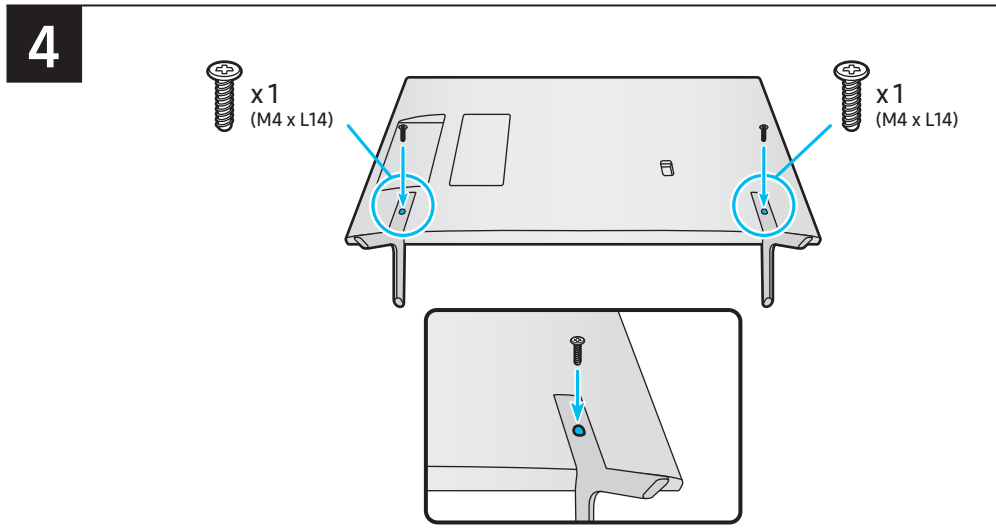

	A	B	C	D	E	F	G	H
32Q6*C	28.5 inches (723.3 mm) (72.33 cm)	16.8 inches (425.6 mm) (42.56 cm)	1.2 inches (29.9 mm) (2.99 cm)	18.8 inches (477.7 mm) (47.77 cm)	6.1 inches (154.2 mm) (15.42 cm)	31.5 inches (80 cm)	11.7 lbs (5.3 kg)	11.9 lbs (5.4 kg)

* : 0~9, A~Z

	VESA A x B (mm)	C (mm)	D x 4
32Q6*C	100 x 100	19-22	M4

* : 0~9, A~Z