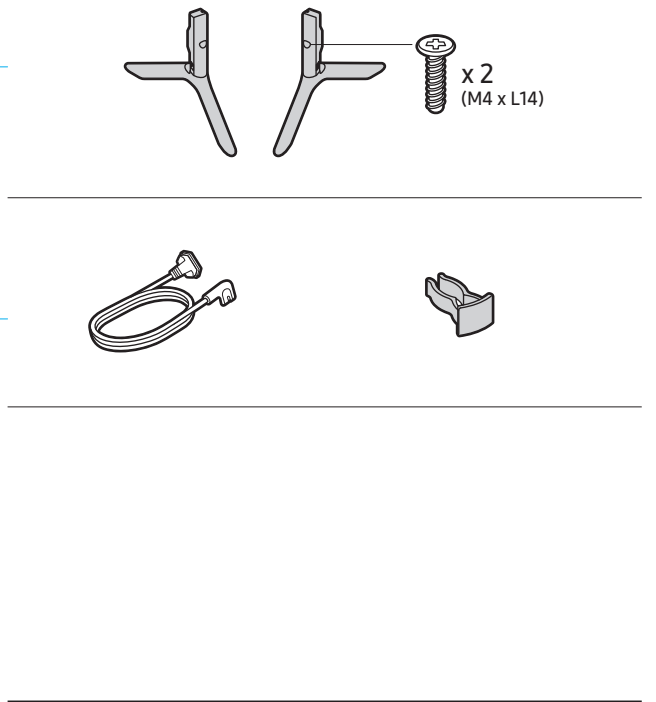

	A	B	C	D	E	F	G	H
32Q6*C	28.5 inches (723.3 mm) (72.33 cm)	16.8 inches (425.6 mm) (42.56 cm)	1.2 inches (29.9 mm) (2.99 cm)	18.8 inches (477.7 mm) (47.77 cm)	6.1 inches (154.2 mm) (15.42 cm)	31.5 inches (80 cm)	11.7 lbs (5.3 kg)	11.9 lbs (5.4 kg)

* : 0~9, A~Z

	VESA A x B (mm)	C (mm)	D x 4
32Q6*C	100 x 100	19-22	M4

* : 0~9, A~Z