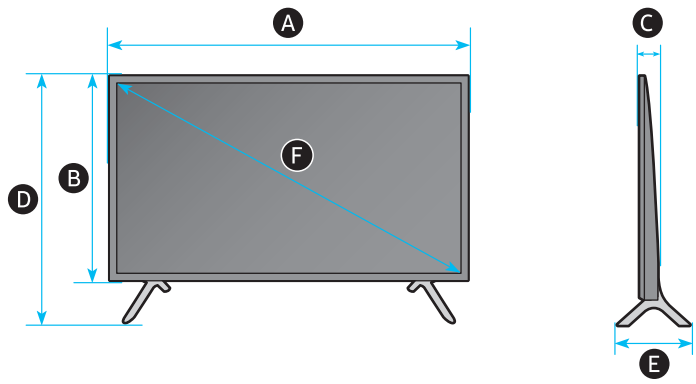

	A	B	C	D	E	F	G	H
32Q6*C	28.5 inches (723.3 mm) (72.33 cm)	16.8 inches (425.6 mm) (42.56 cm)	1.2 inches (29.9 mm) (2.99 cm)	18.8 inches (477.7 mm) (47.77 cm)	6.1 inches (154.2 mm) (15.42 cm)	31.5 inches (80 cm)	11.7 lbs (5.3 kg)	11.9 lbs (5.4 kg)

* : 0~9, A~Z

	VESA A x B (mm)	C (mm)	D x 4
32Q6*C	100 x 100	19-22	M4

* : 0~9, A~Z